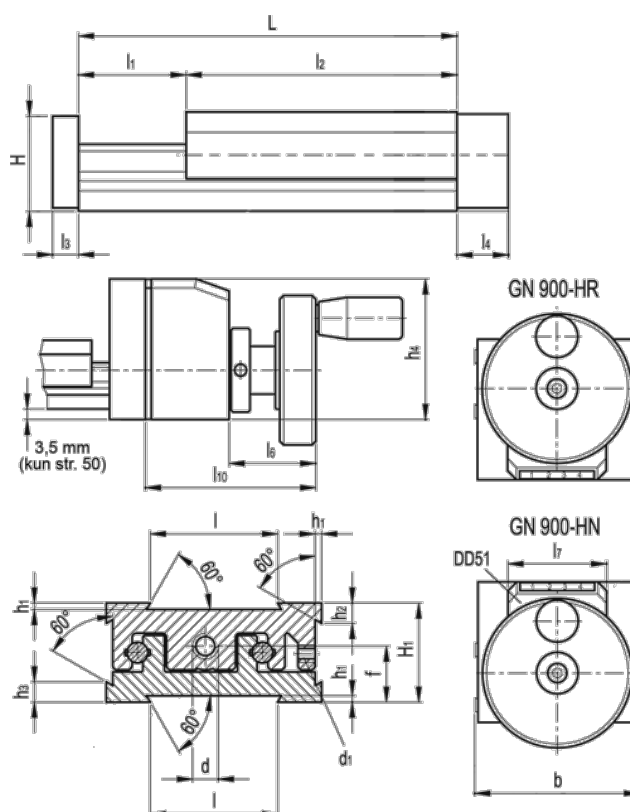

Data Sheet

Article number: 20780023

Description: Adjustable slide unit
GN 900-80-220-100-HR-1

Measures

b = 80	h3 = 10.0	l7 = 33
d = M8x1	h4 = 51	l10 = 66
d1 = M5	l = 50	
f = 20.5	L - l1 = 220-100	
H = 35.5	l2 = 120	
h1 = 2.0	l3 = 8	
H1 = 36	l4 = 16	
h2 = 10.0	l6 = 31	